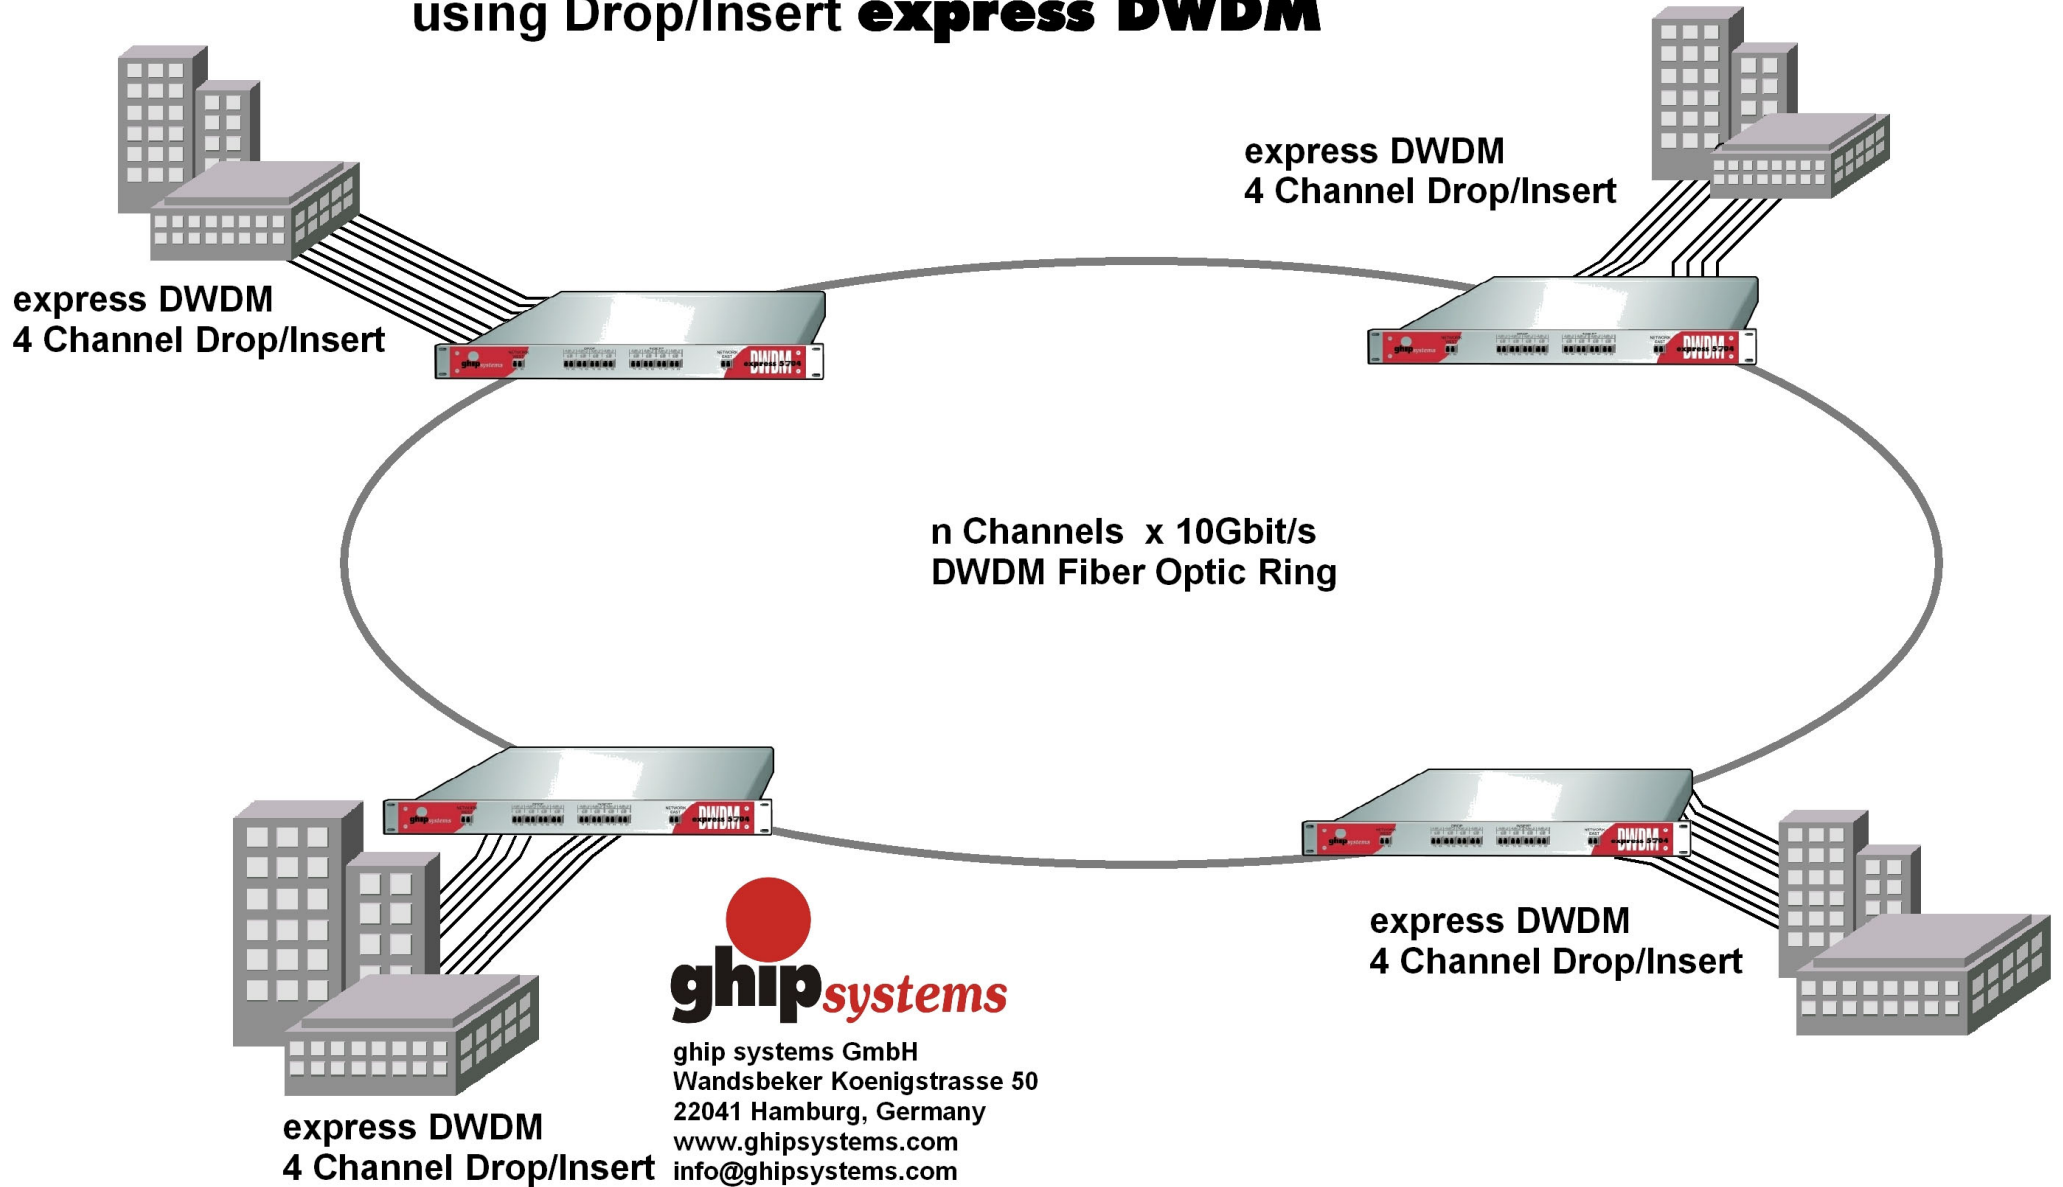

Connecting four Locations with a Multiple-10Gbit/s Fiber Optic Ring using Drop/Insert **express DWDM**

ghip systems GmbH
Wandsbeker Koenigstrasse 50
22041 Hamburg, Germany
www.ghipsystems.com
info@ghipsystems.com