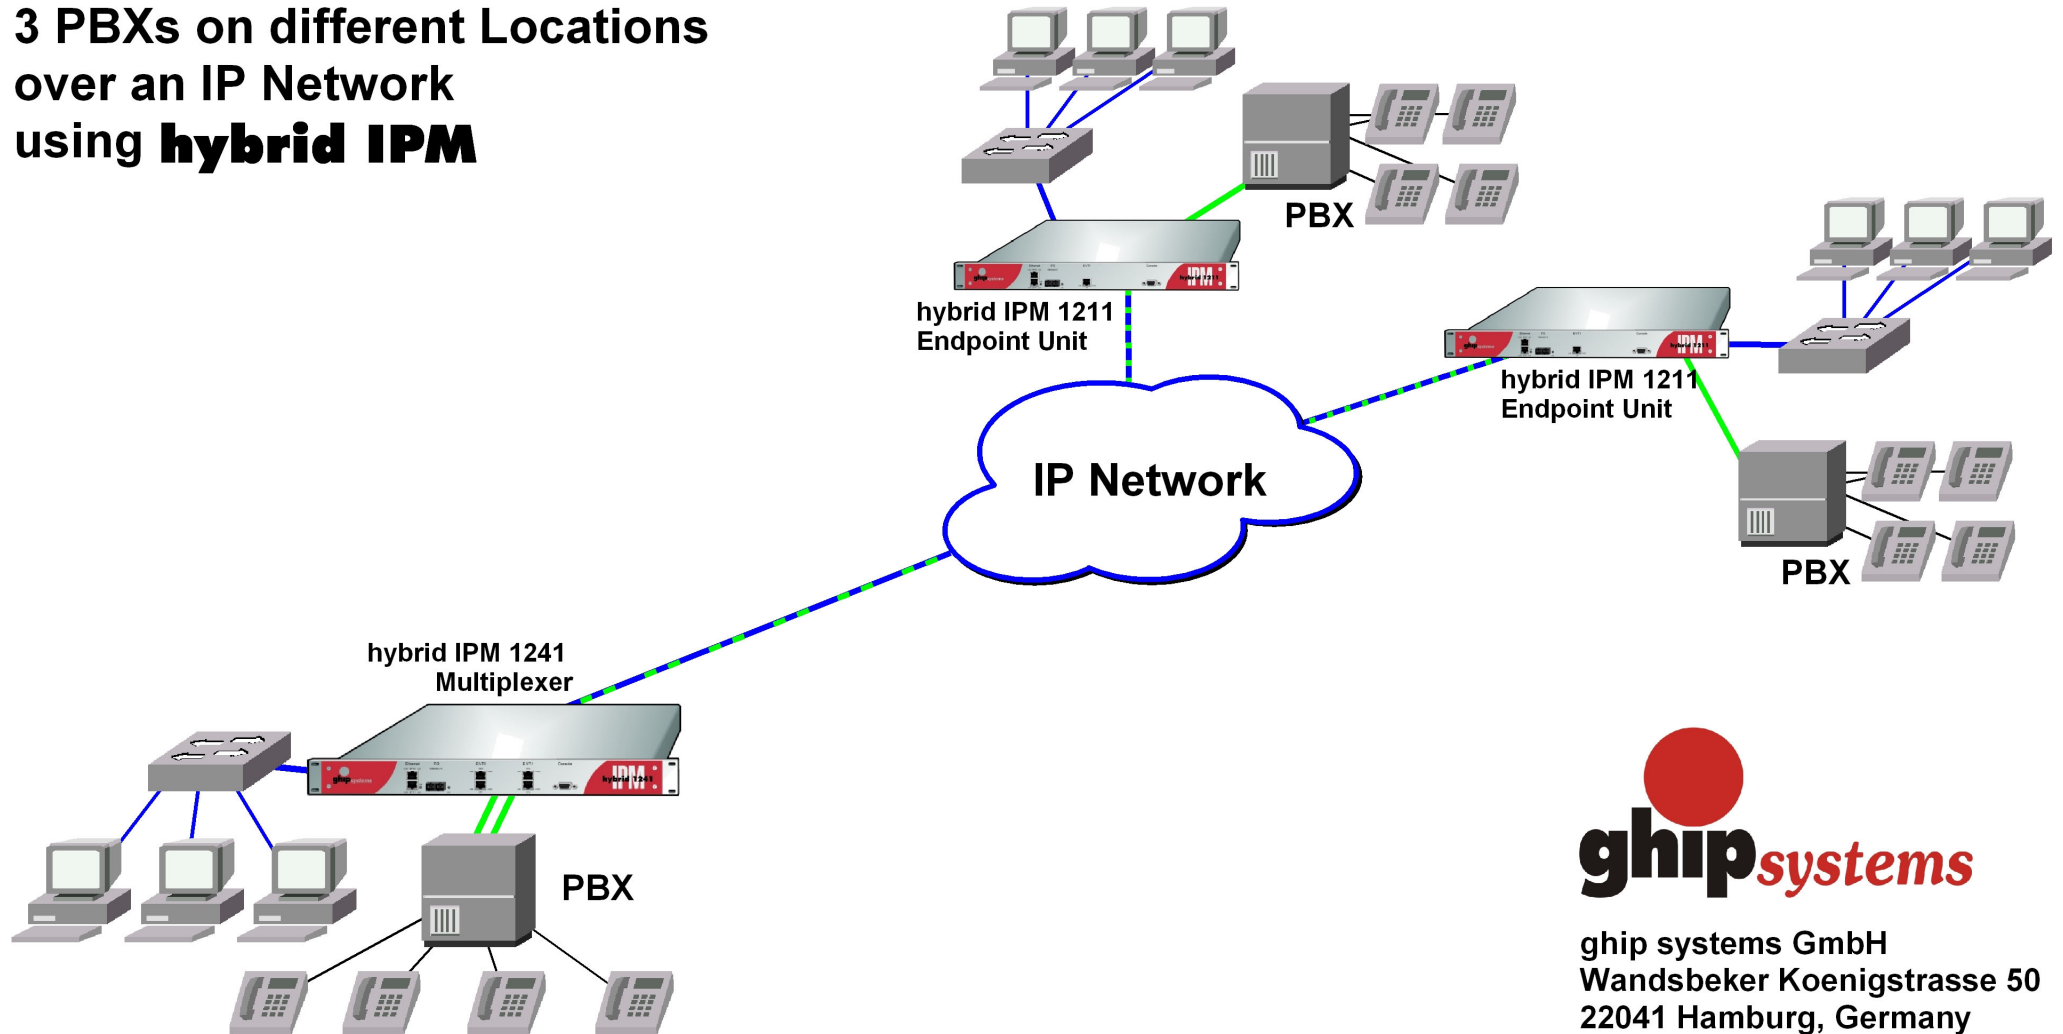

One Multiplexer and two  
Endpoint Units connecting  
3 PBXs on different Locations  
over an IP Network  
using **hybrid IPM**

ghip systems GmbH  
Wandsbeker Koenigstrasse 50  
22041 Hamburg, Germany  
[www.ghipsystems.com](http://www.ghipsystems.com)  
[info@ghipsystems.com](mailto:info@ghipsystems.com)