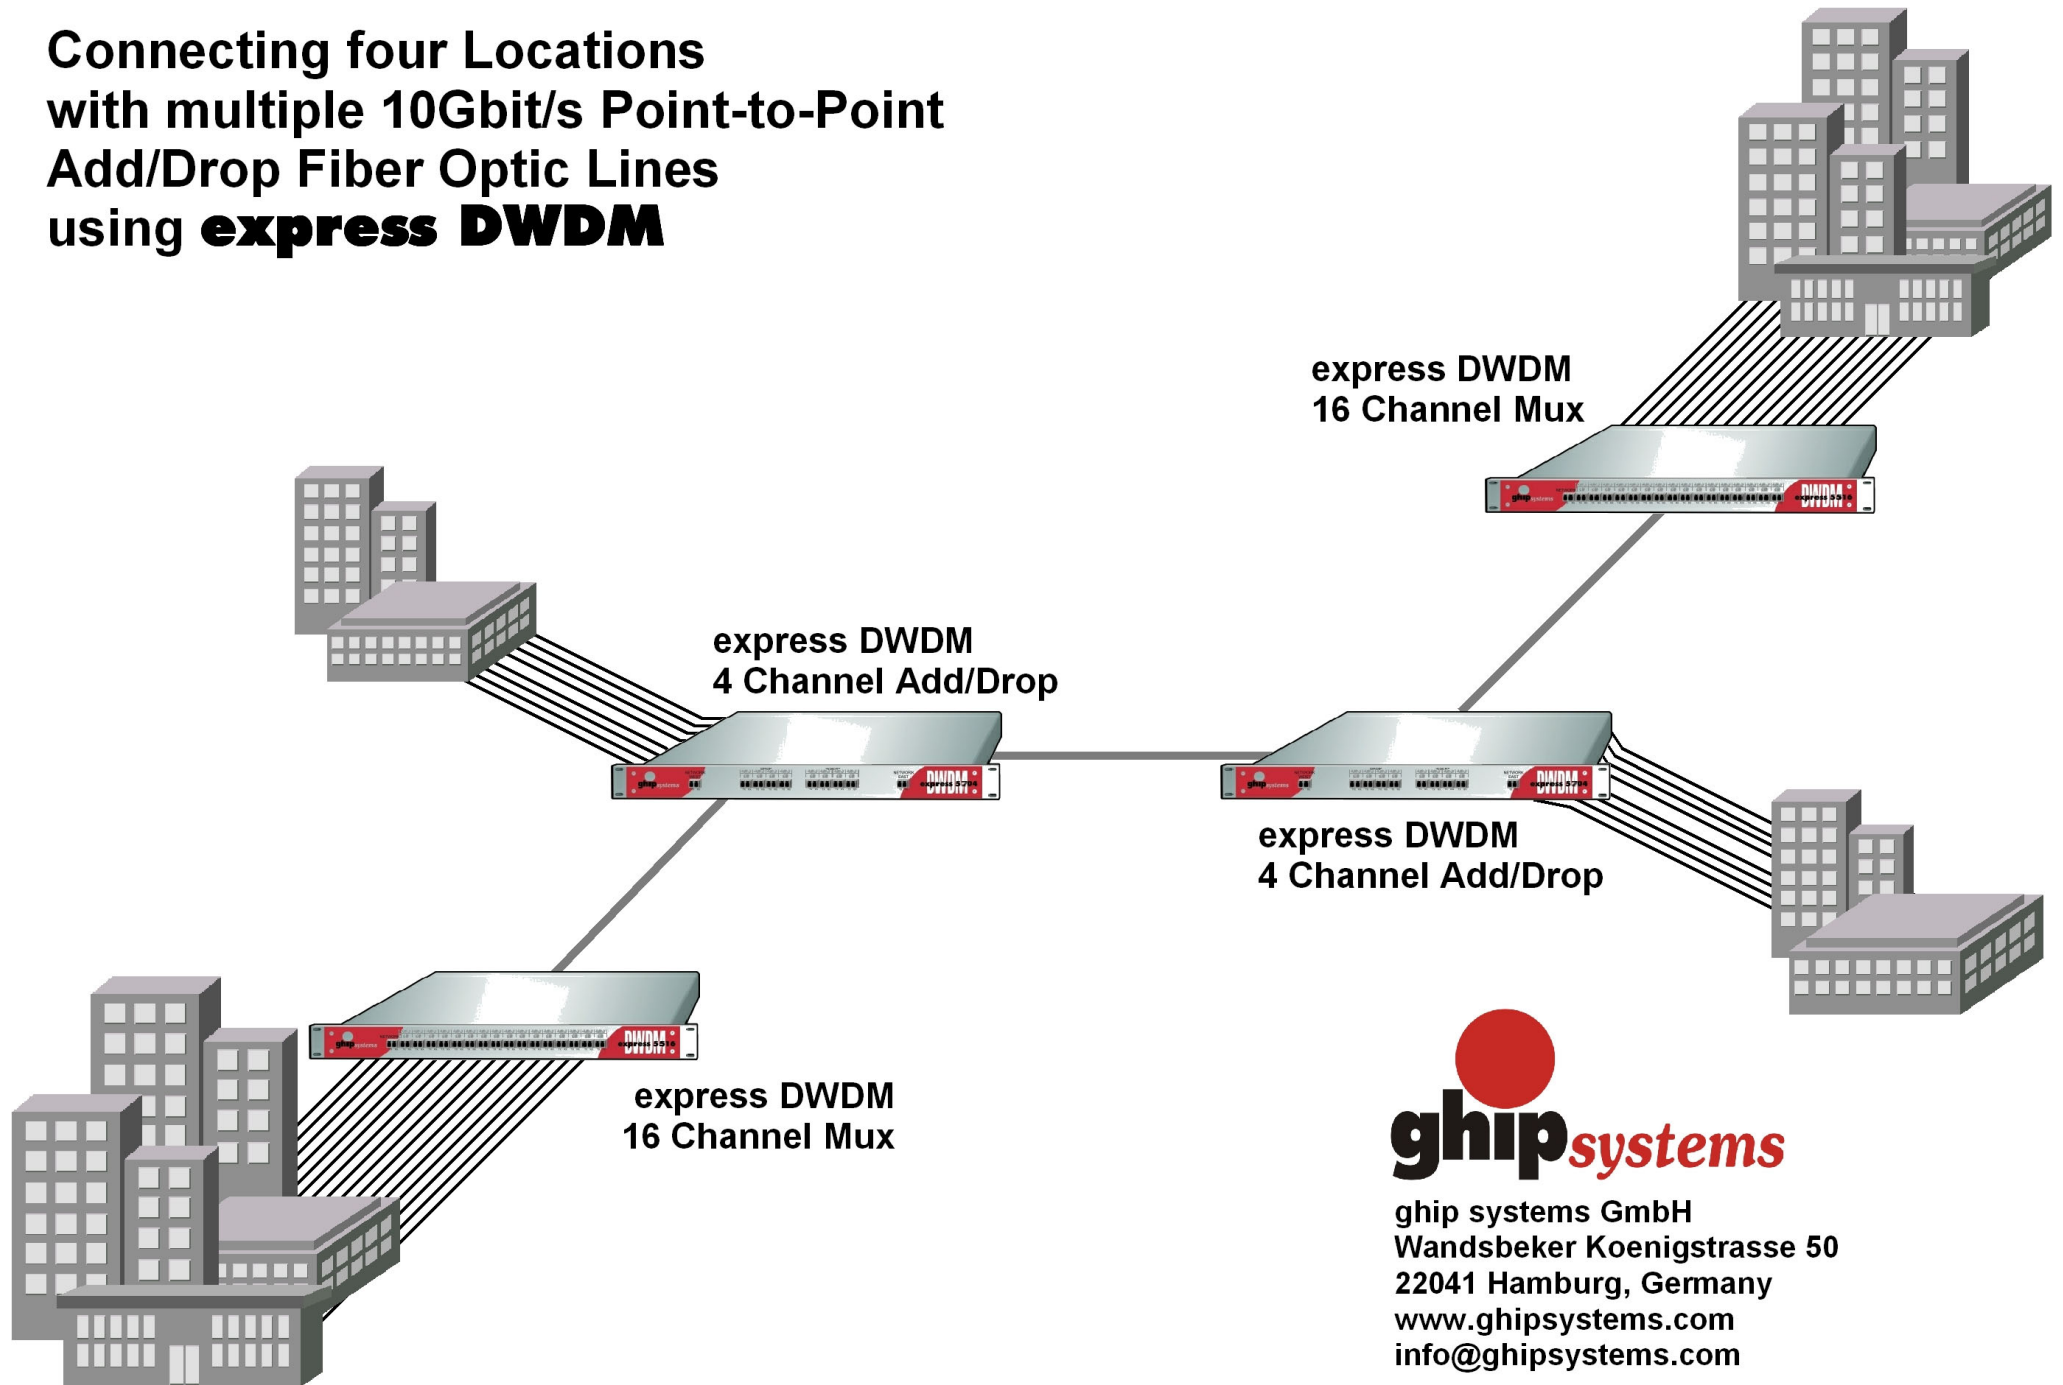

Connecting four Locations with multiple 10Gbit/s Point-to-Point Add/Drop Fiber Optic Lines using **express DWDM**

ghip systems GmbH
Wandsbeker Koenigstrasse 50
22041 Hamburg, Germany
www.ghipsystems.com
info@ghipsystems.com