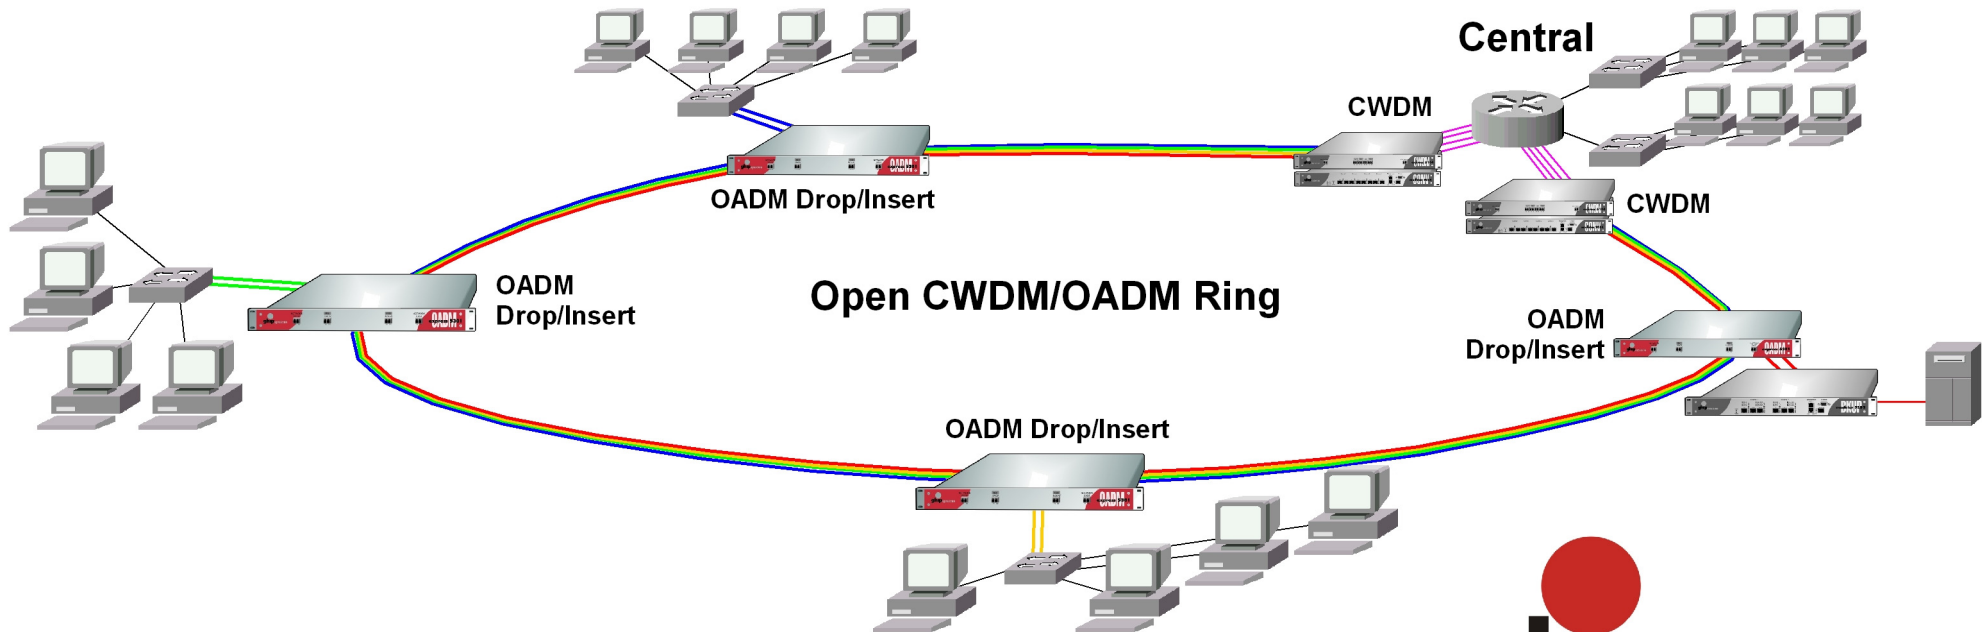

# Open Metro CWDM/OADM Ring with Redundantly Connected Stations using **express OADM**

ghip systems GmbH  
Wandsbeker Koenigstrasse 50  
22041 Hamburg, Germany  
[www.ghipsystems.com](http://www.ghipsystems.com)  
[info@ghipsystems.com](mailto:info@ghipsystems.com)