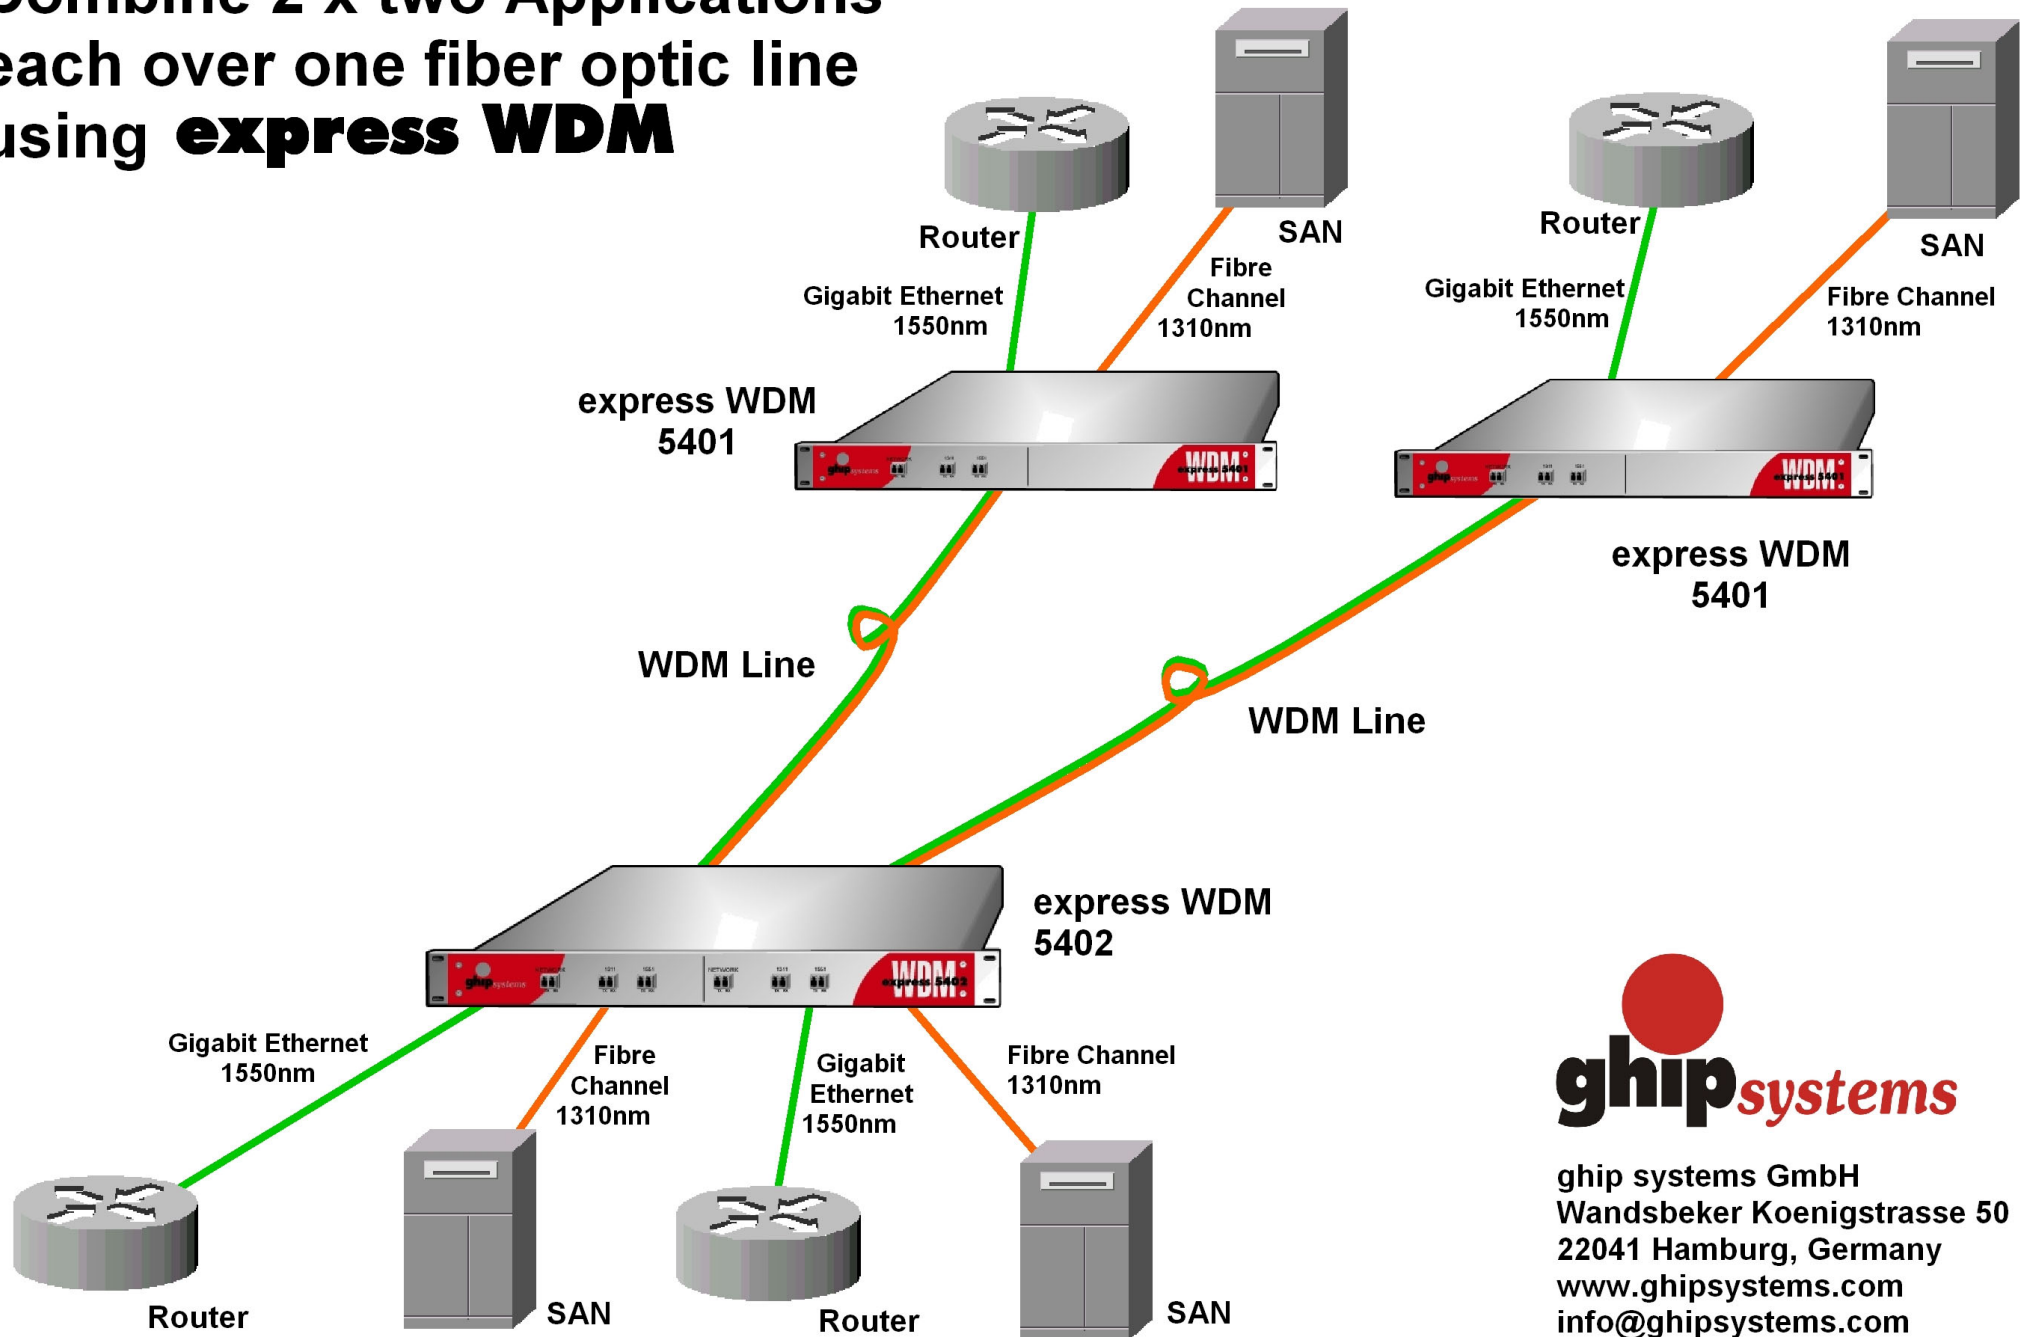

Combine 2 x two Applications each over one fiber optic line using **express WDM**

ghip systems GmbH
Wandsbeker Koenigstrasse 50
22041 Hamburg, Germany
www.ghipsystems.com
info@ghipsystems.com